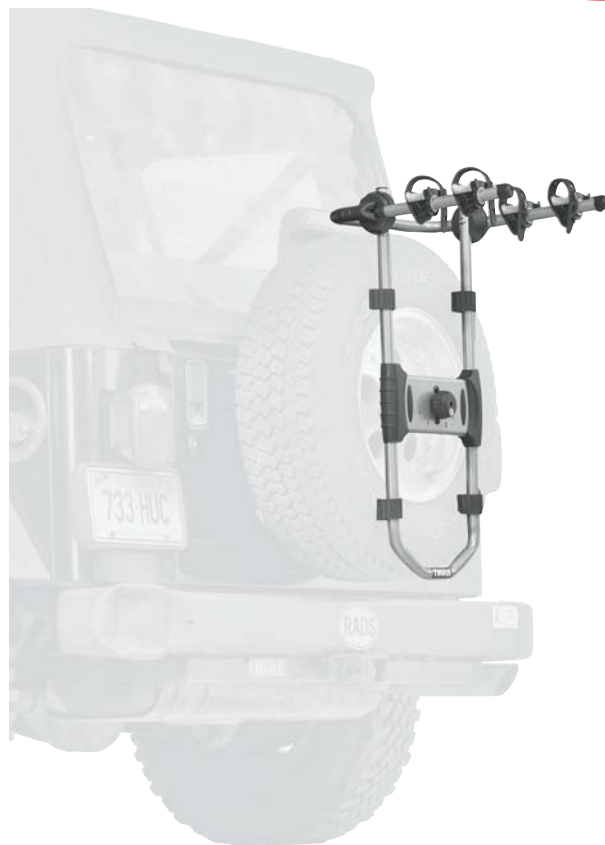

Spare Wheel Bike Carrier

NEW

Thule “Spare Me”

Bike Carrier that mounts to your spare wheel.

The transport option for carrying two bikes, which mounts to the Spare Wheel of most 4WD's.

(BA 963 should not be used on any type of caravan, motor home or trailer)

Includes lockable fastening knob and securing strap.
Can be adjusted for off centred wheels.

If your Customers Vehicle is not listed in the Fitting List, please use one of the two alternatives listed below.

Alternative 1:

Please recommend the BA 9402 & 9403 “Ride On” Bike Carrier. This carrier mounts to the Tow Bar, clears the spare wheel, and carries two or three bikes. Please refer to current Thule Accessory Brochure.

Alternative 2:

Our range of Hitchmount Bike Racks for 40 & 50mm receivers. Please refer to page 41.

Part No: BA 963

“SPARE ME” – Fitting List

DAIHATSU

Feroza, 11/88 on
Terios, with & without rails 7/97 on

HOLDEN

Frontera, 2 & 4 dr up to 12/98
Frontera, 2 & 4 dr 1/99 on
Jackaroo, 11/81 to 3/92
Jackaroo, 4/92 on
(You may need to take off the plastic support bracket to fit the adapter behind the wheel)

HONDA

CRV, 2/02 on
CRV, 3/02 on

JEEP

Wrangler, 9/96 on

KIA

Sportage, 96 on

MITSUBISHI

Pajero NA - NG, LWB & SWB 83 to 4/91
Pajero NH - NL, SWB 5/91 on
Pajero NH - NL, LWB, 5/91 to 5/00
Pajero NM/NP, LWB 6/00 to 09/06
Pajero IO, 3/99 on

NISSAN

Pathfinder, up to 10/95
Patrol, 80 to 11/97
Terrano, 3/97 on

ROVER

Defender, 2/93 on
Discovery, (Series 2)
Freelander, with & without rails 2/98 on

SUZUKI

Vitara/Grand, 1/88 to 8/05
XL-7, 02 on
Jimny, 9/98 on
Sierra, 1/85 on

TOYOTA

Prado, up to 1/03
Prado, 2/03 on (incl 06 models)
RAV 4, 2 & 4 dr 94 to 1/06

The “SPARE ME” does not fit the following vehicles:

JEEP

KJ Cherokee, 01 on

NISSAN

GU Patrol, 12/97 on
(Due to the plastic support bracket being too big, the adapter will not fit over. If the support bracket is removed, you can fit the adapter onto a GU Patrol)

RENAULT

Scenic, 05/01 on

ROVER

Discovery, (Series 1) 95 on
(Wheel stud pattern does not line up with adapter)

TOYOTA

Rav 4, 2 & 4 dr 02/06 on